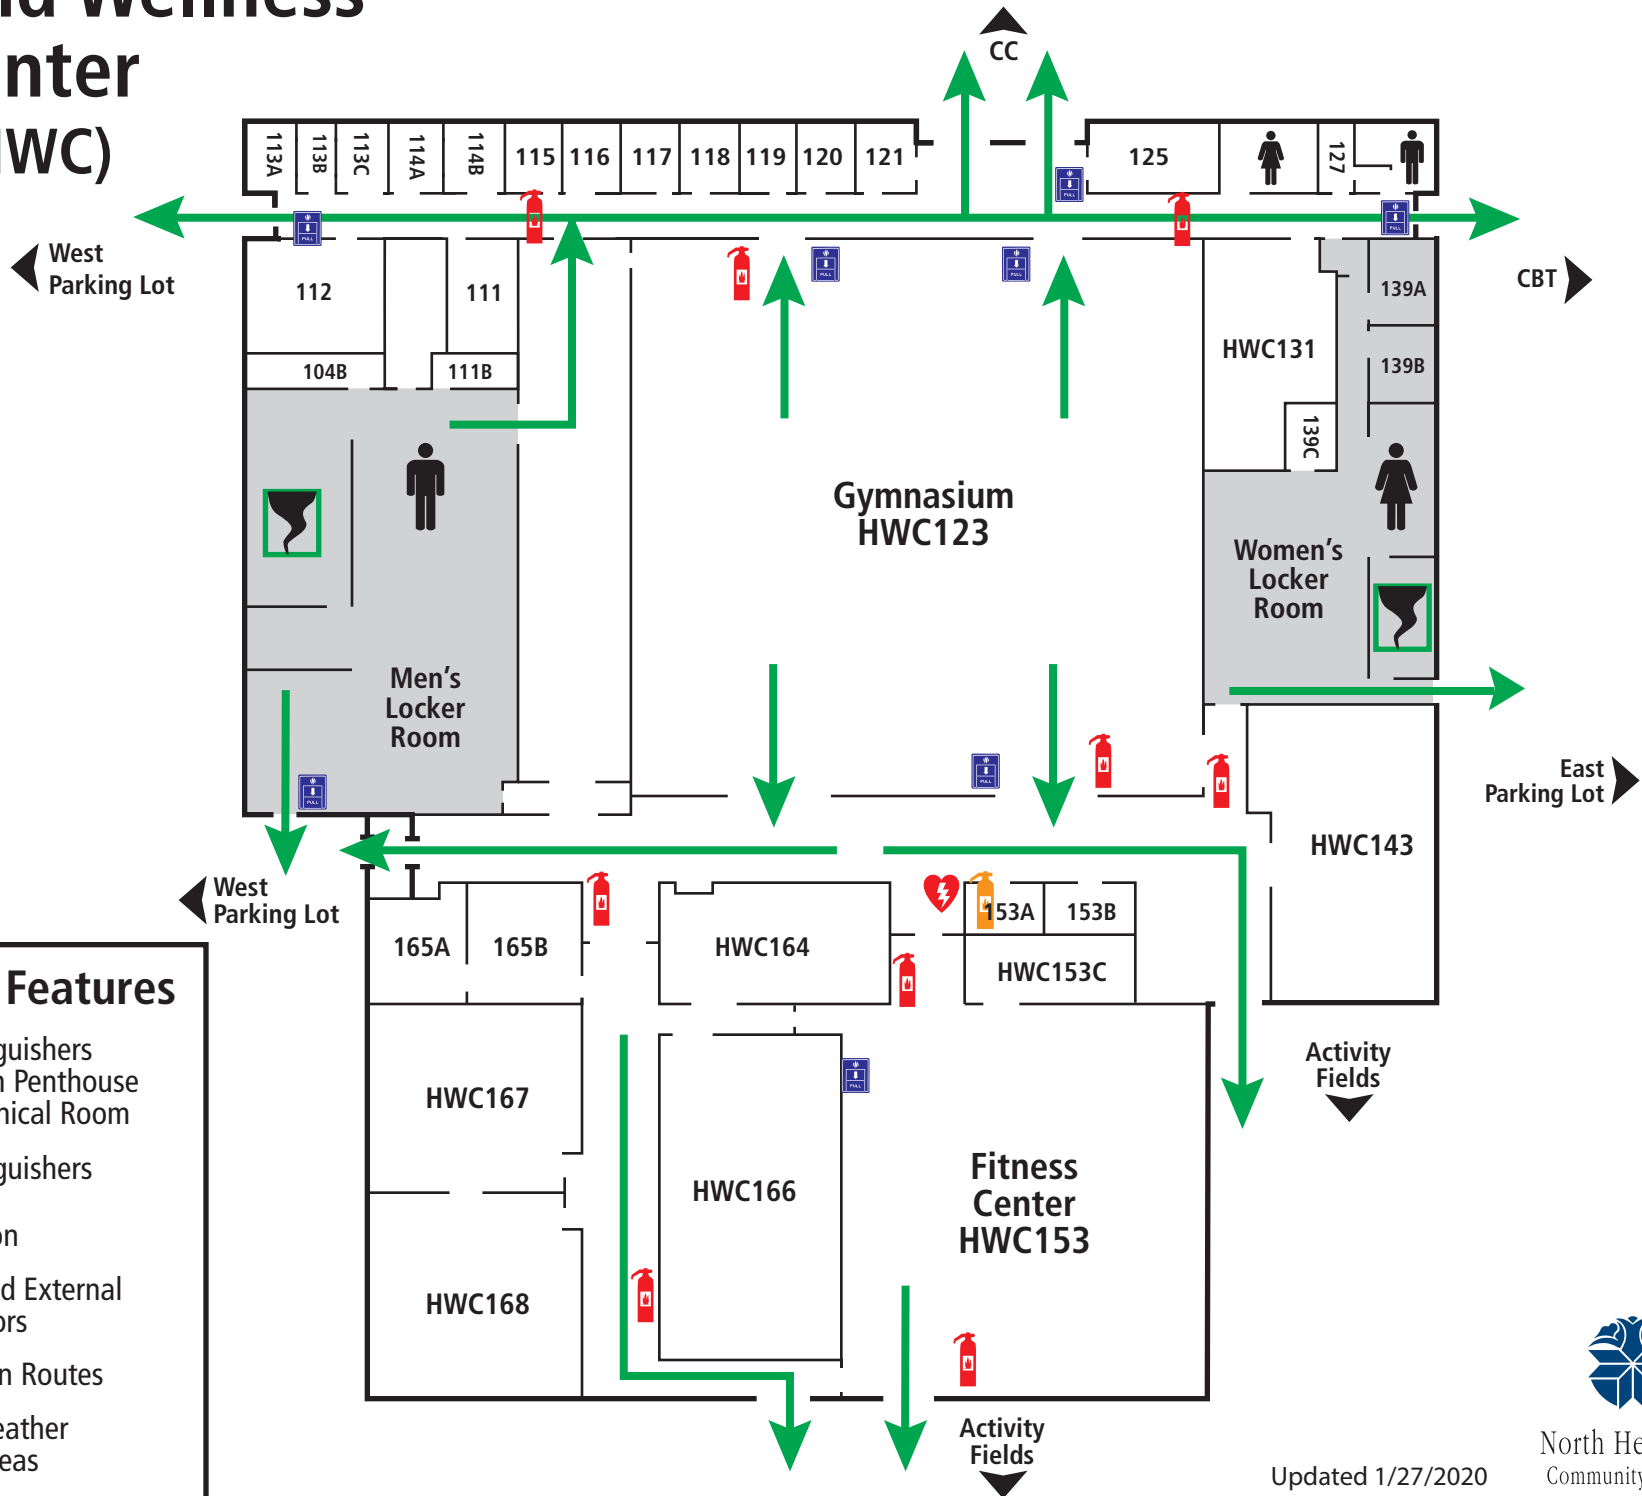

Health and Wellness Center (HWC)

Emergency Features

- Fire Extinguishers Located in Penthouse or Mechanical Room
- Fire Extinguishers
- Pull Station
- Automated External Defibrillators
- Evacuation Routes
- Severe Weather Shelter Areas

EVACUATION MAP

Updated 1/27/2020