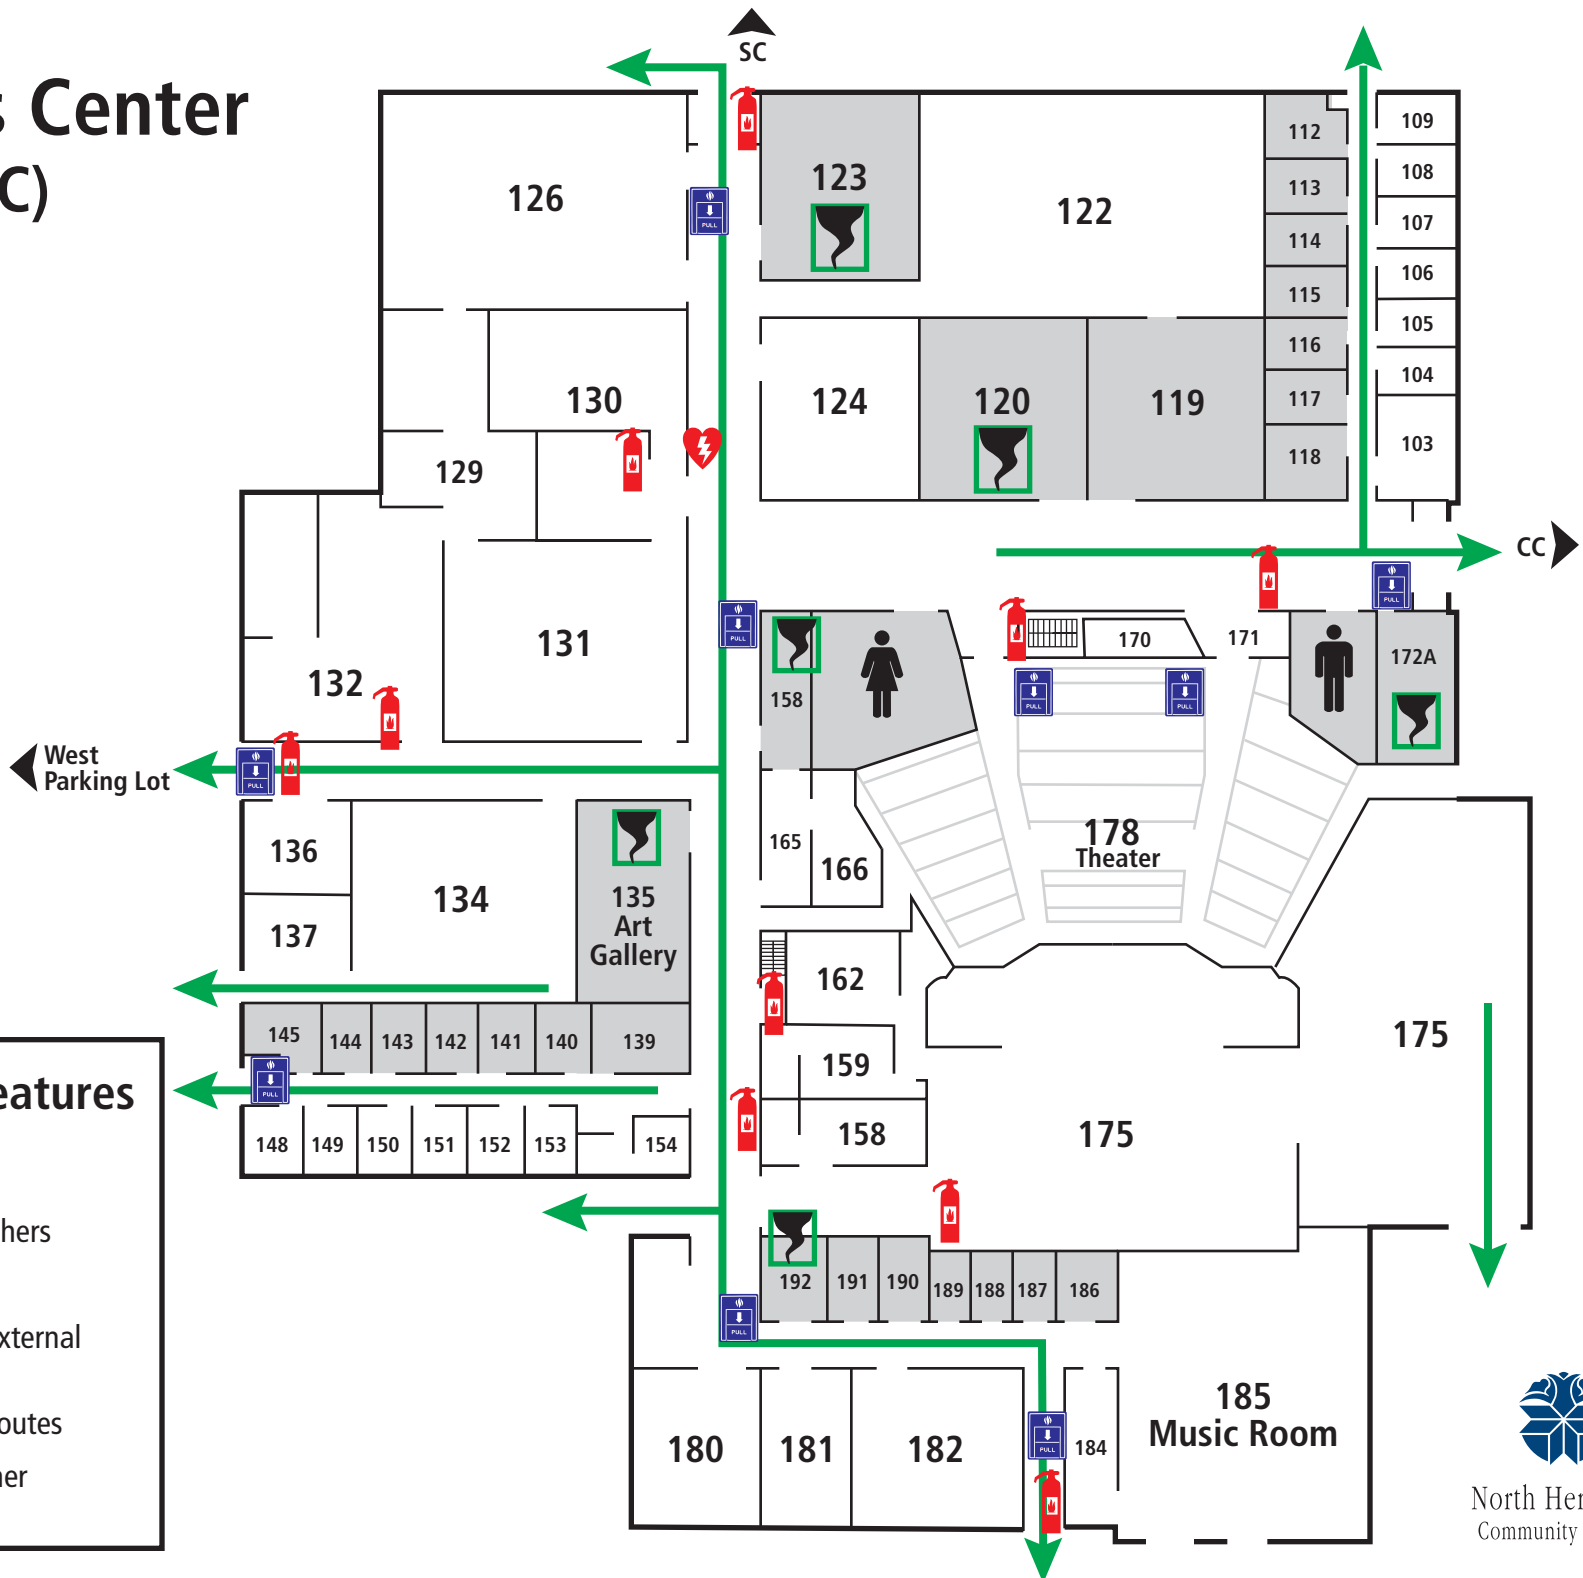

Fine Arts Center (FAC)

Emergency Features

-  Fire Extinguishers
-  Pull Station
-  Automated External Defibrillators
-  Evacuation Routes
-  Severe Weather Shelter Areas