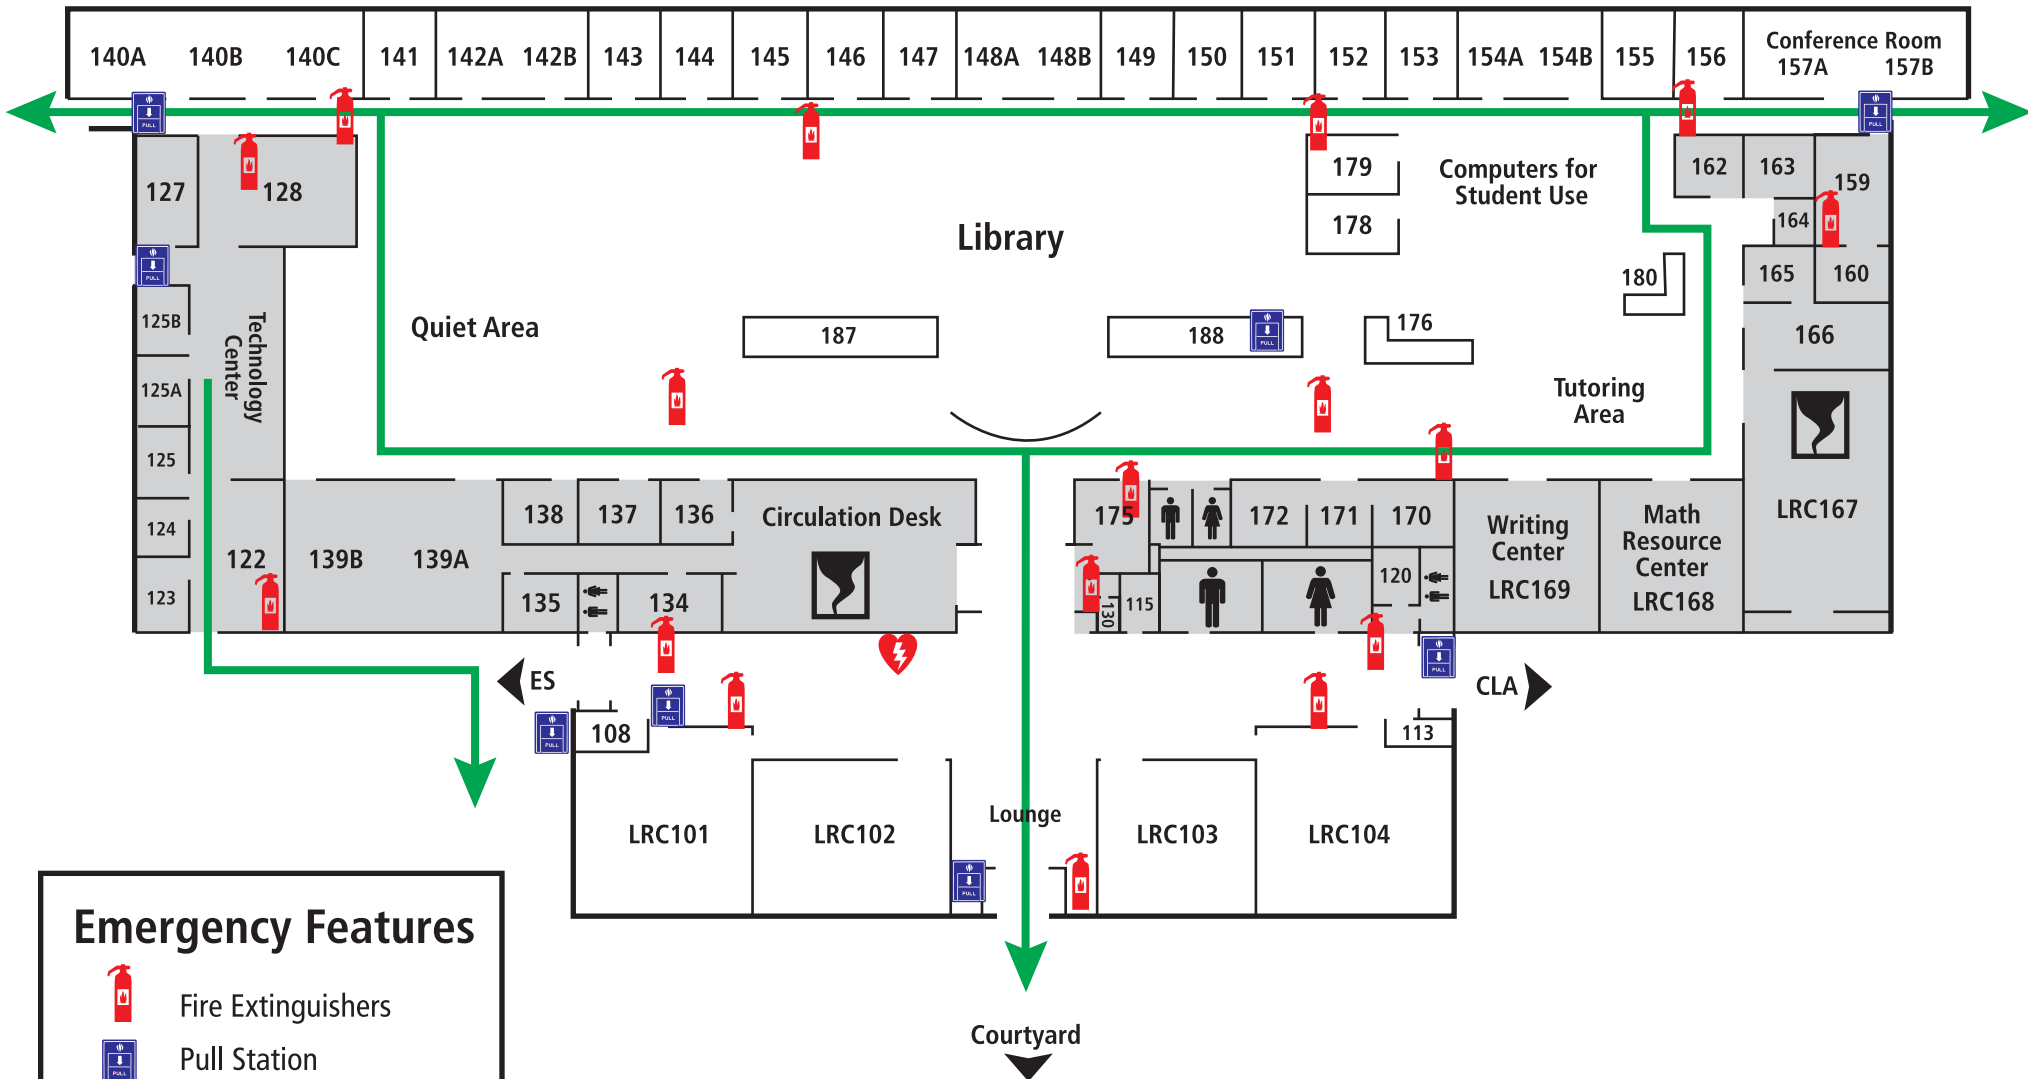

# Learning Resource Center (LRC)

### Emergency Features

- Fire Extinguishers
- Pull Station
- Automated External Defibrulators
- Evacuation Routes
- Severe Weather Shelter Areas

EVACUATION MAP