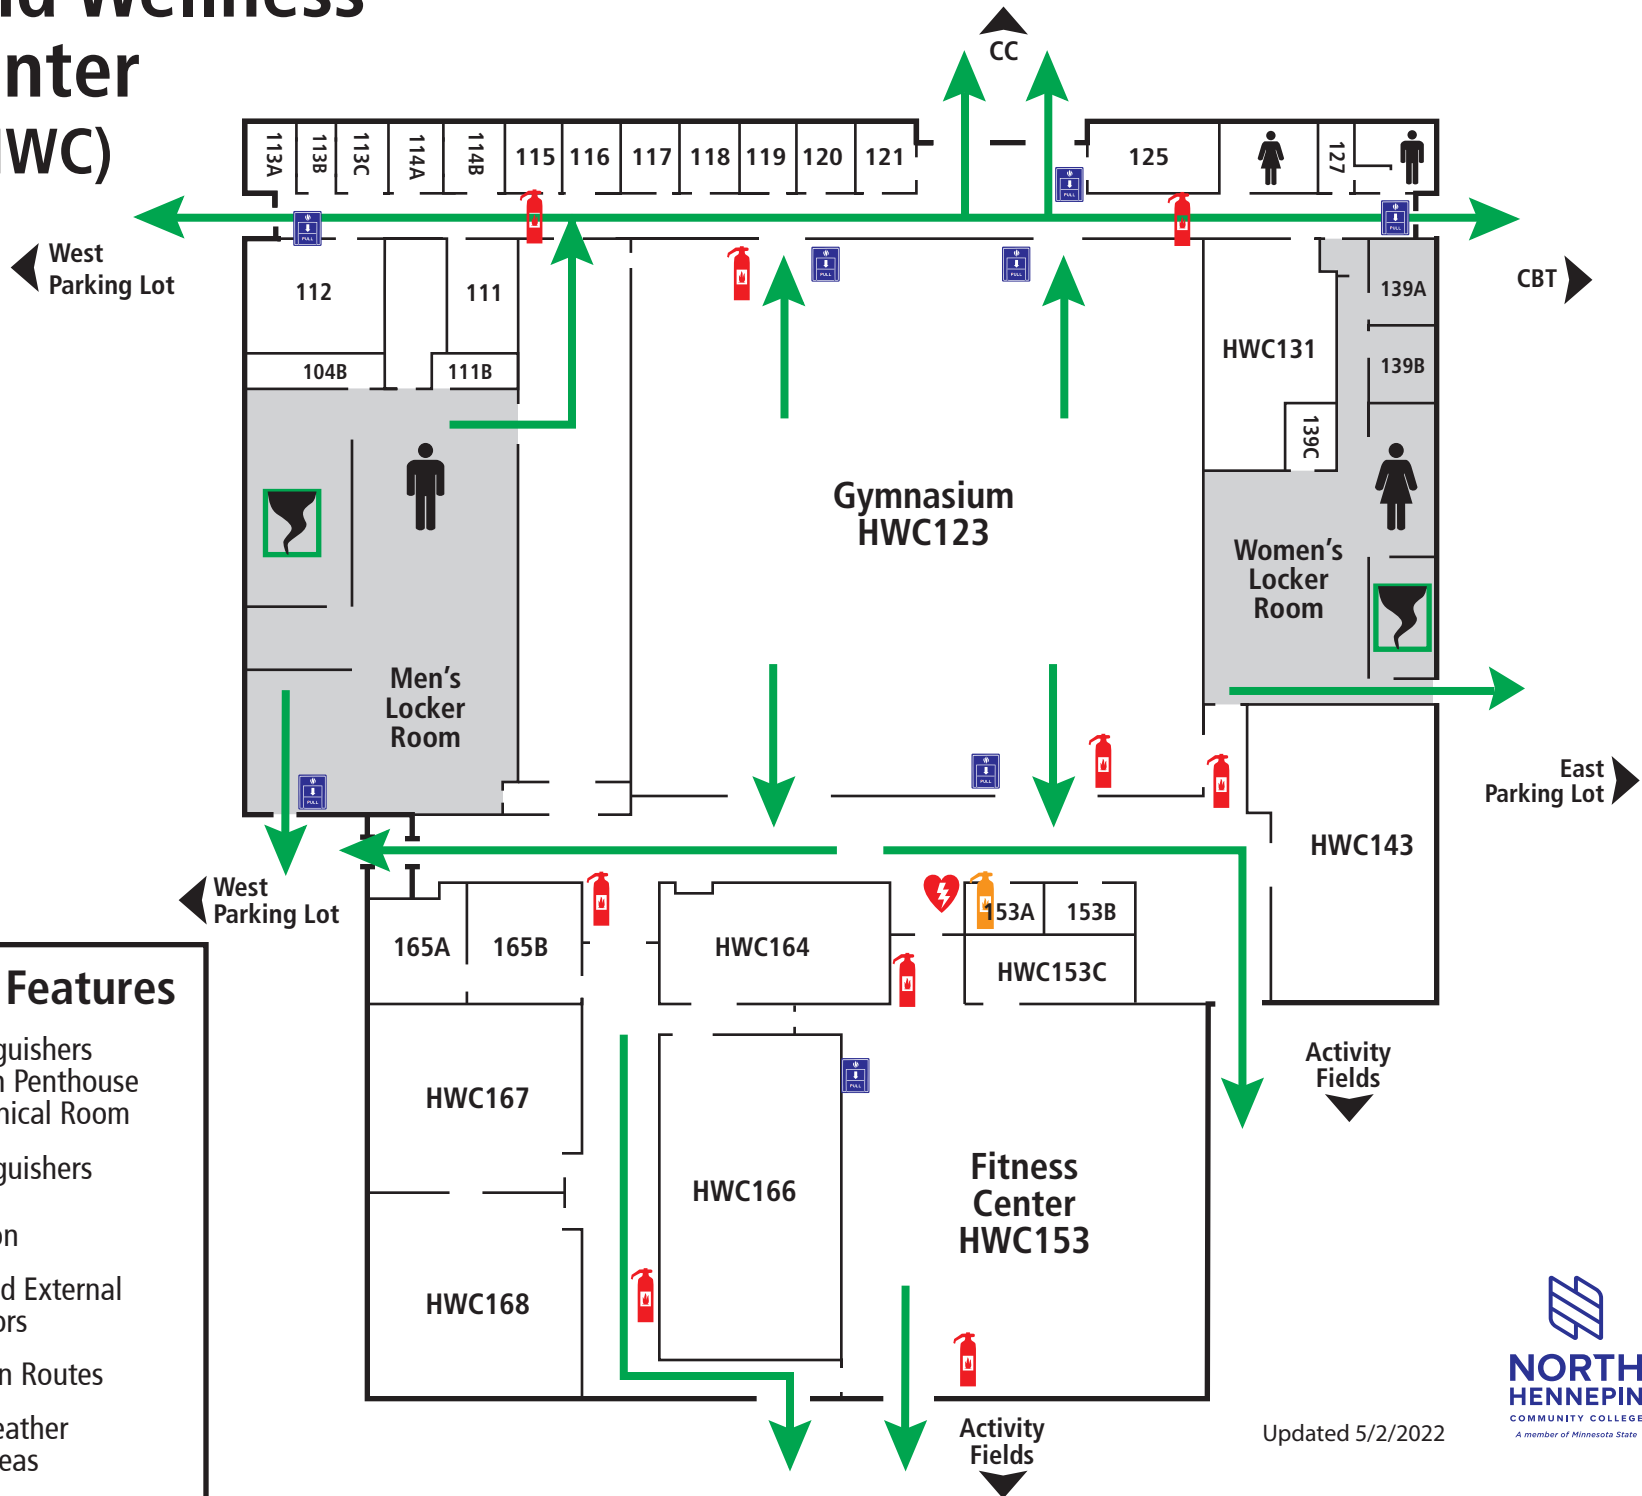

Health and Wellness Center (HWC)

Emergency Features

- Fire Extinguishers Located in Penthouse or Mechanical Room
- Fire Extinguishers
- Pull Station
- Automated External Defibrillators
- Evacuation Routes
- Severe Weather Shelter Areas

Updated 5/2/2022

EVACUATION MAP