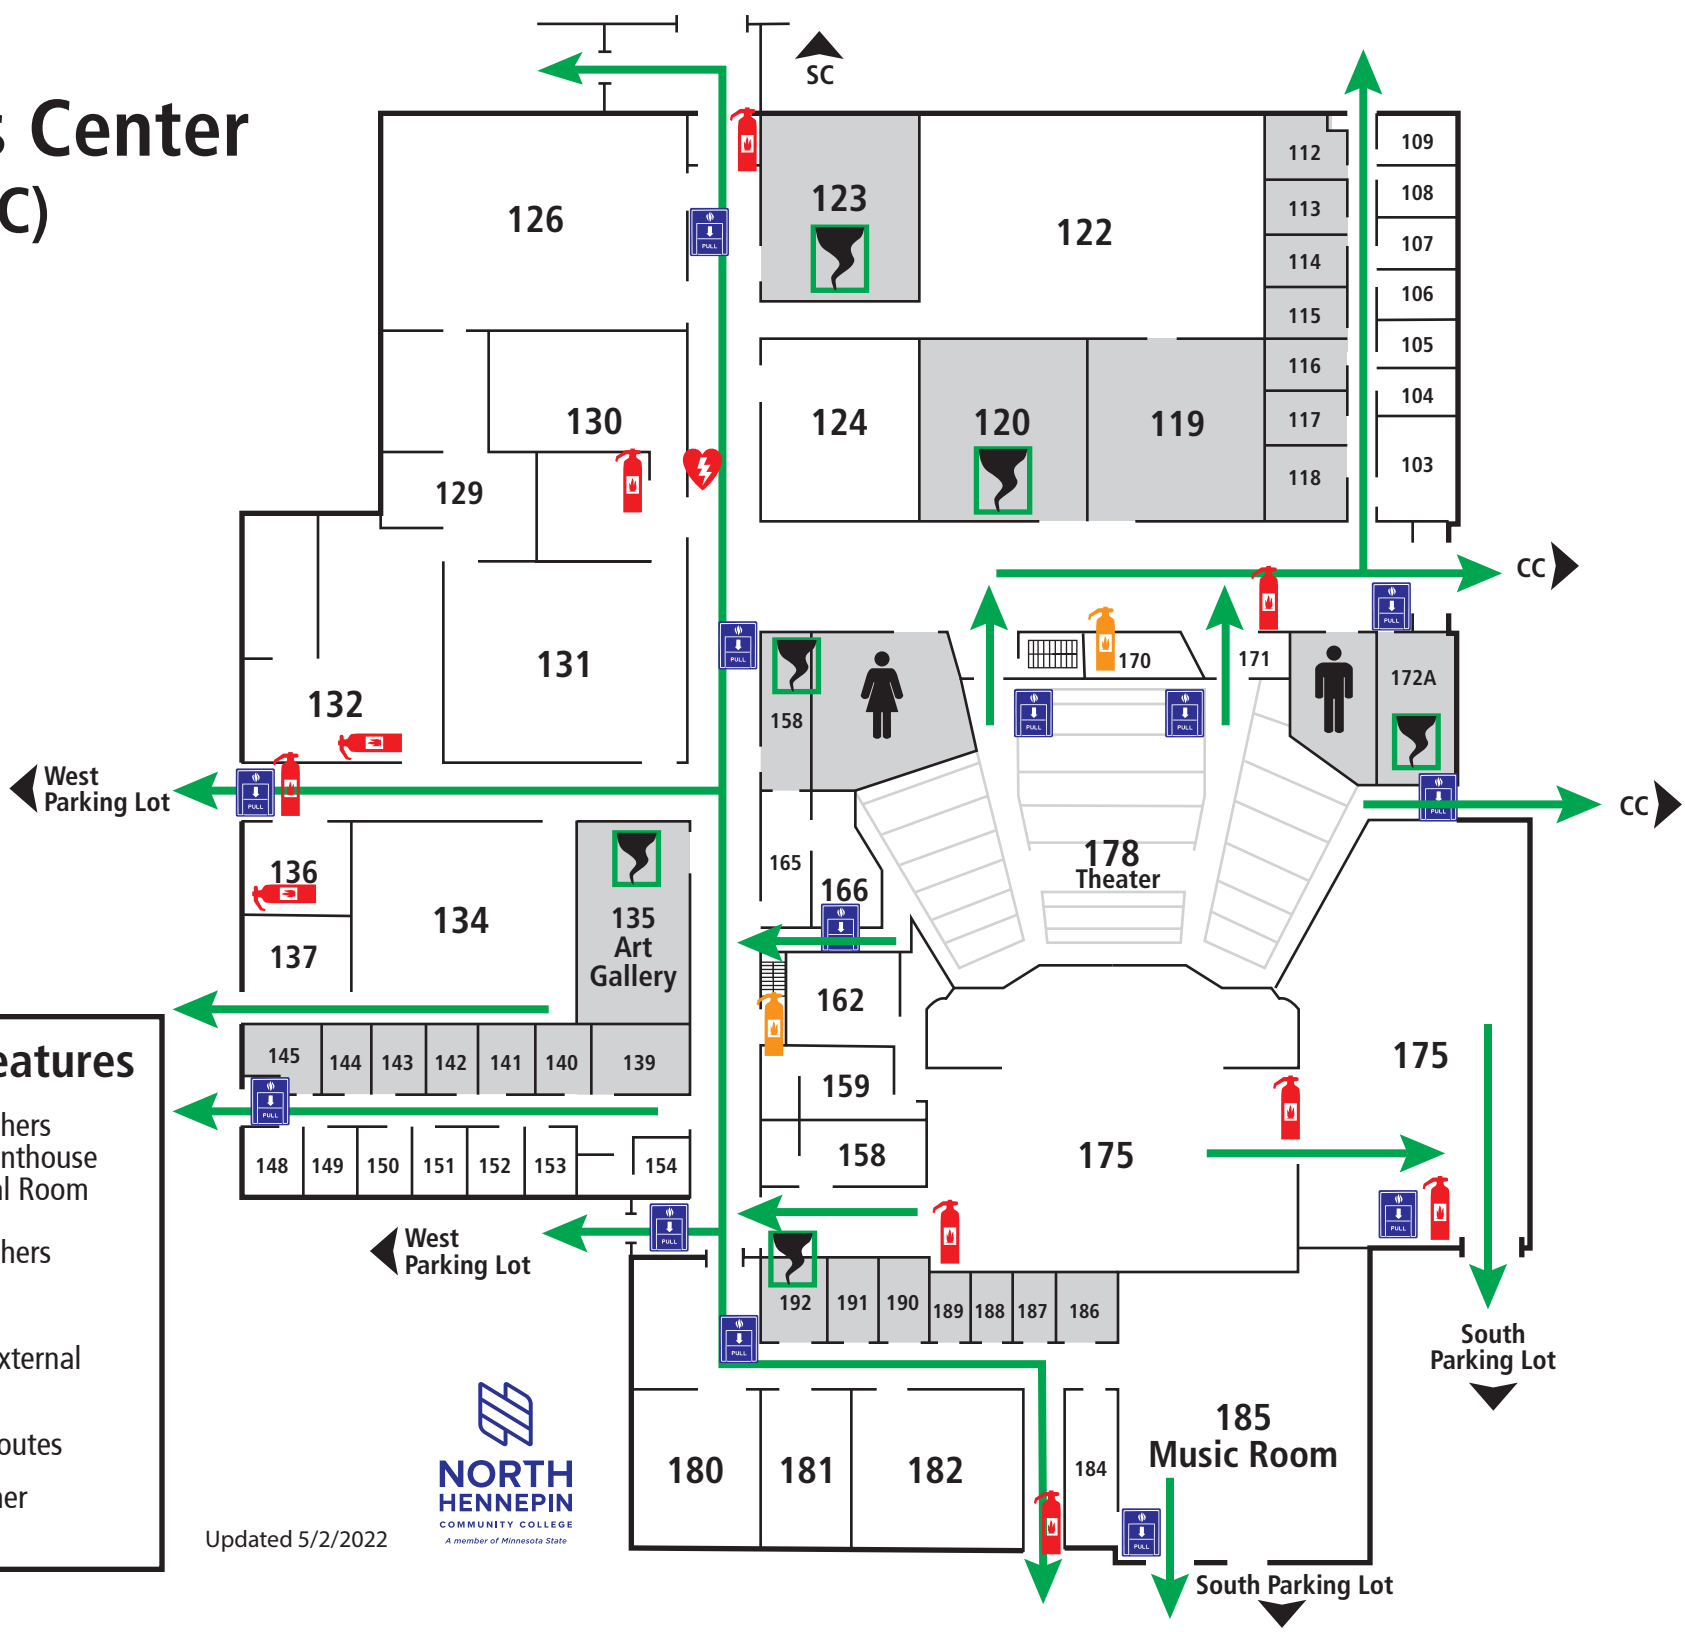

Fine Arts Center (FAC)

Emergency Features

-  Fire Extinguishers Located in Penthouse or Mechanical Room
-  Fire Extinguishers
-  Pull Station
-  Automated External Defibrillators
-  Evacuation Routes
-  Severe Weather Shelter Areas